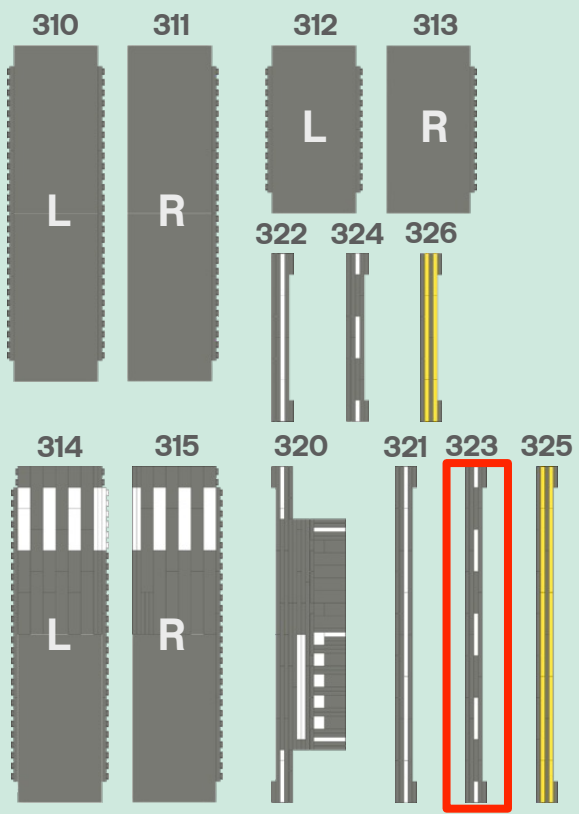

MILS MultiRoad >>>> Dashed White Line 32

Reference Instructions Sheet

323

Rev
A

27 pcs

Parts List

Custom LEGO® set instructions

This set is not an official set. LEGO® is a trademark of the LEGO group of companies which does not sponsor, authorize or endorse this product.

1

2

3

4

5

6

7