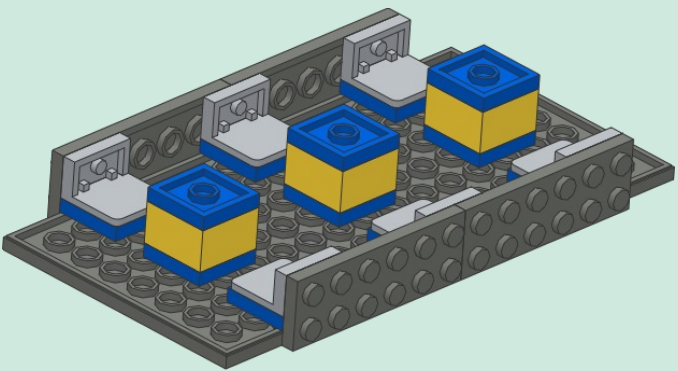

MILS MultiRoad >>>>

Left Lane 16

Reference Instructions Sheet

312

Rev A

26 pcs

Parts List

Notes

Parts shown in red, yellow, and blue can be substituted with any other colour.