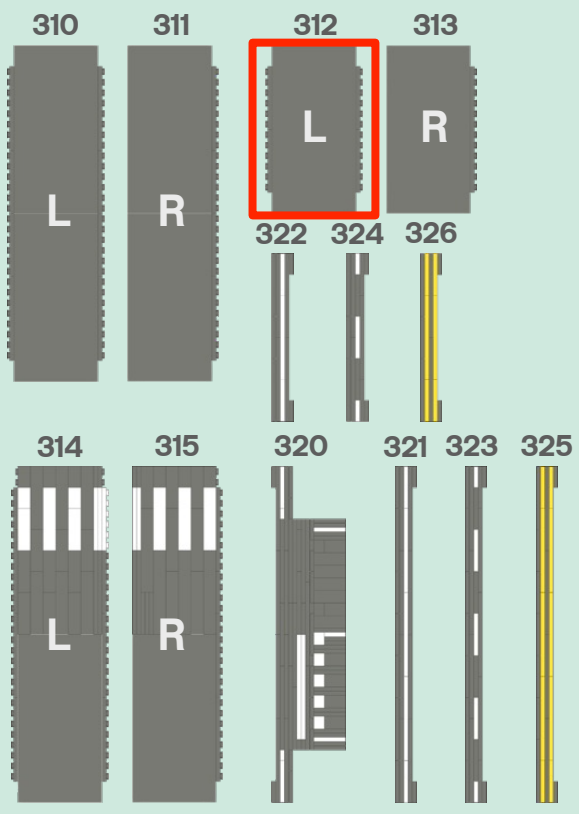

MILS MultiRoad >>>>

Left Lane 16

Reference Instructions Sheet

312

Rev A

26 pcs

Parts List

Notes

Parts shown in red, yellow, and blue can be substituted with any other colour.