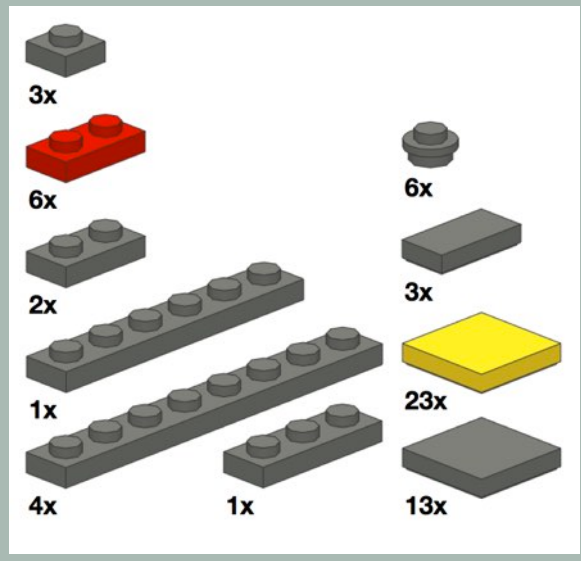

Ballasted Right Return Curve

016

017

Parts List

Notes

Parts shown in red and yellow can be substituted with any other colour.

1

2