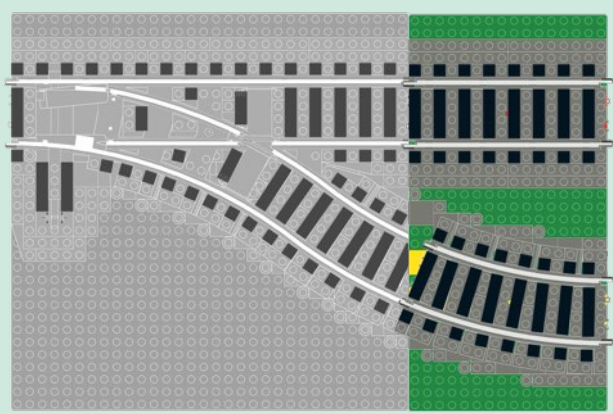

Ballasted Right Return Curve

016

017

Parts List

Notes

Parts shown in red and yellow can be substituted with any other colour.

1

2

3

4

5

6