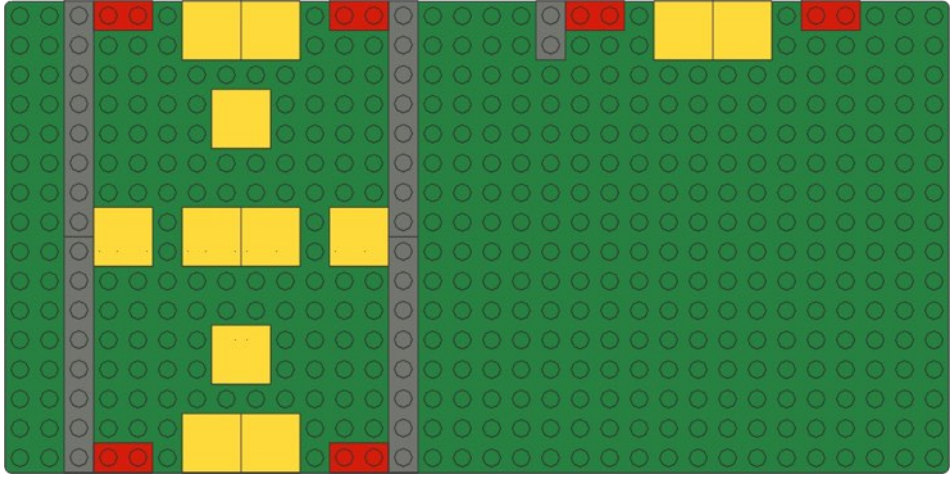

Ballasted Right Return Curve

016

017

Parts List

Notes

Parts shown in red and yellow can be substituted with any other colour.

1

2