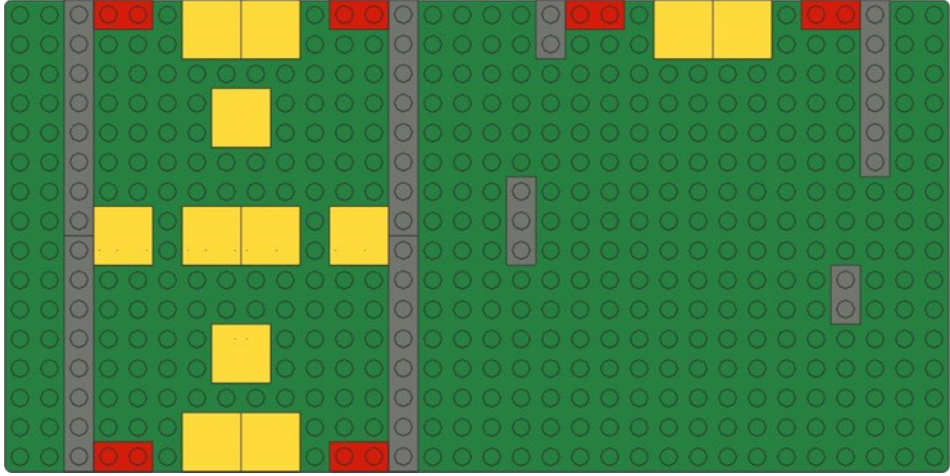

Ballasted Right Return Curve

016

017

Parts List

Notes

Parts shown in red and yellow can be substituted with any other colour.

1

2

3

4

5

6