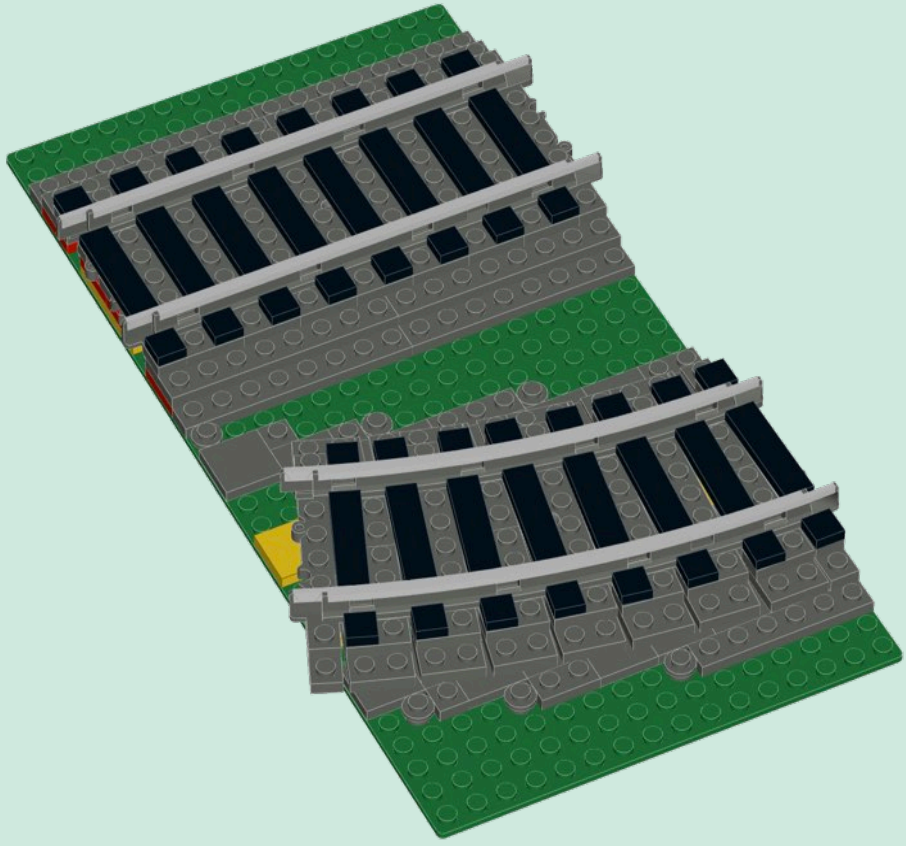

Ballasted Right Return Curve

016

017

Parts List

Notes

Parts shown in red and yellow can be substituted with any other colour.

1

2

3

4

5

6