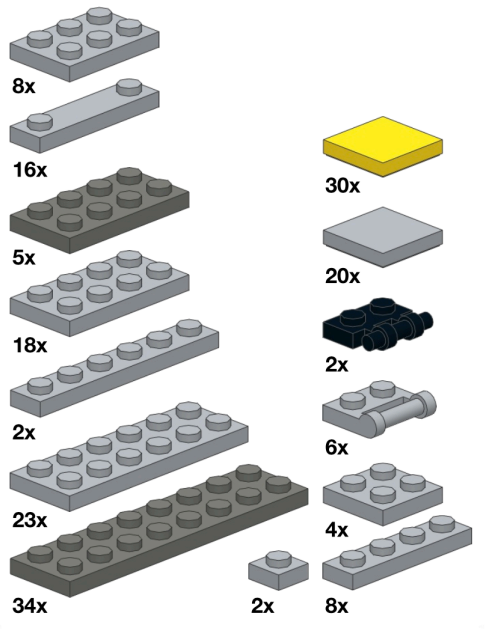

## Rev A

## 178 pcs

## Parts List

### Notes

Parts shown in **red**, **yellow**, and **blue** can be substituted with any other colour.

1

2

3

4

5

6