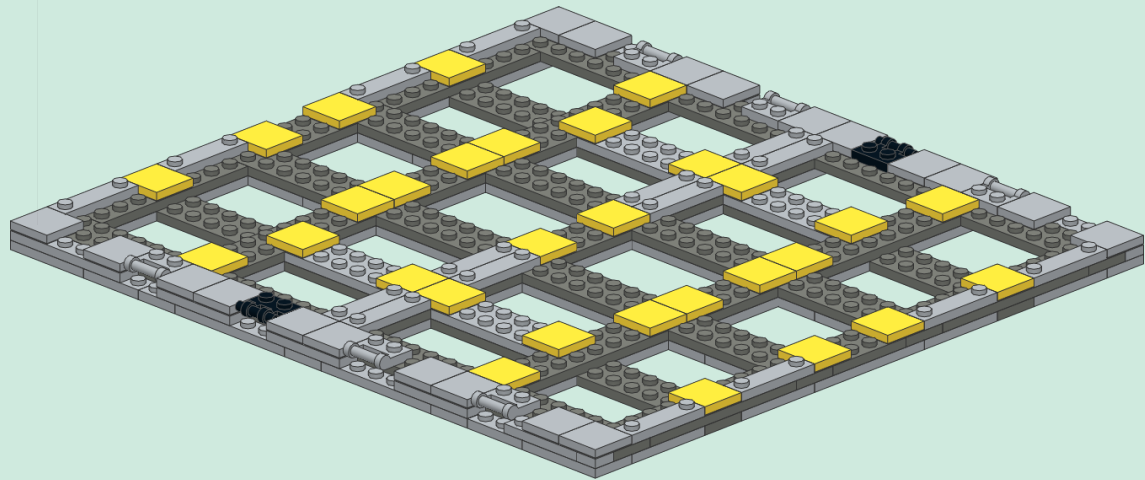

# Track Mounting Frame

## Parts List

### Notes

Parts shown in **red**, **yellow**, and **blue** can be substituted with any other colour.

1

2

3

4

5

6