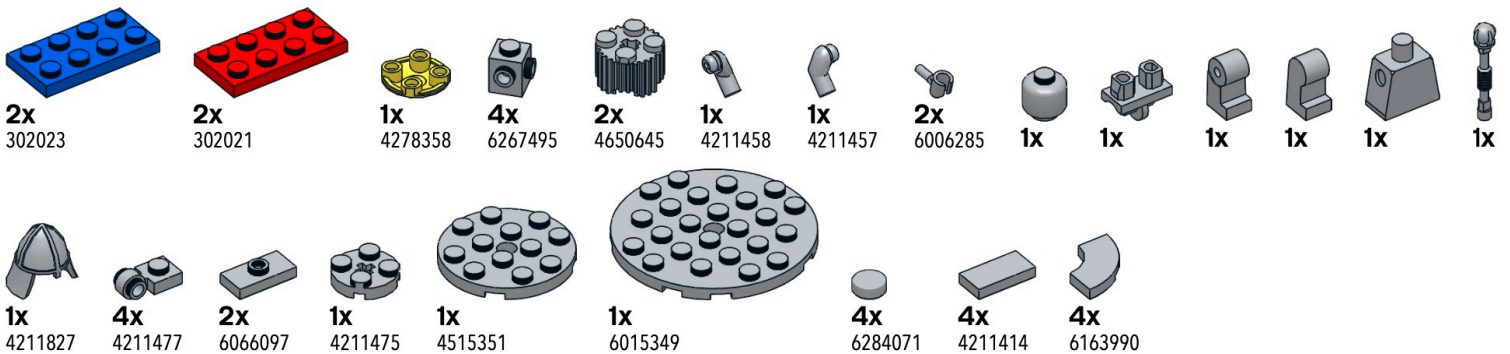

Custom LEGO® set instructions

This set is not an official set. LEGO® is a trademark of the LEGO group of companies which does not sponsor, authorize or endorse this product.