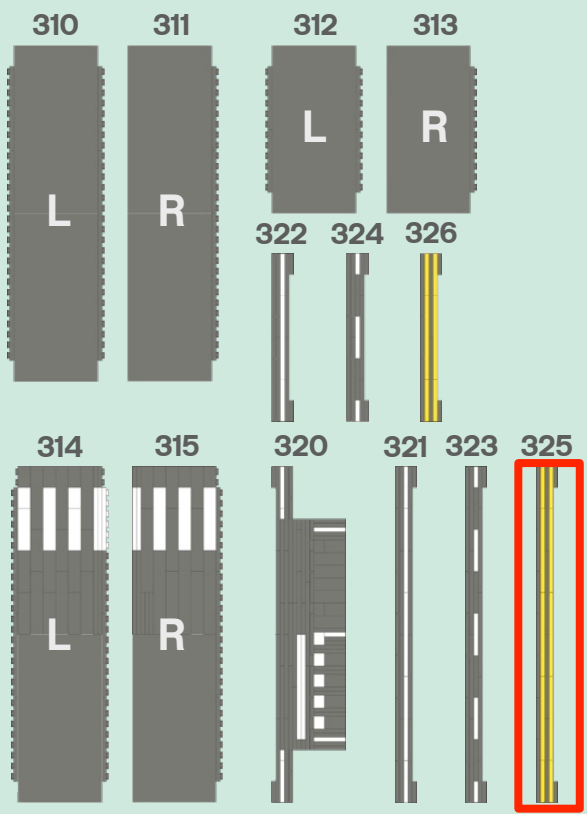

# MILS MultiRoad >>>> Double Yellow Line 32

Reference Instructions Sheet

**325**

Rev  
**A**

**23 pcs**

6