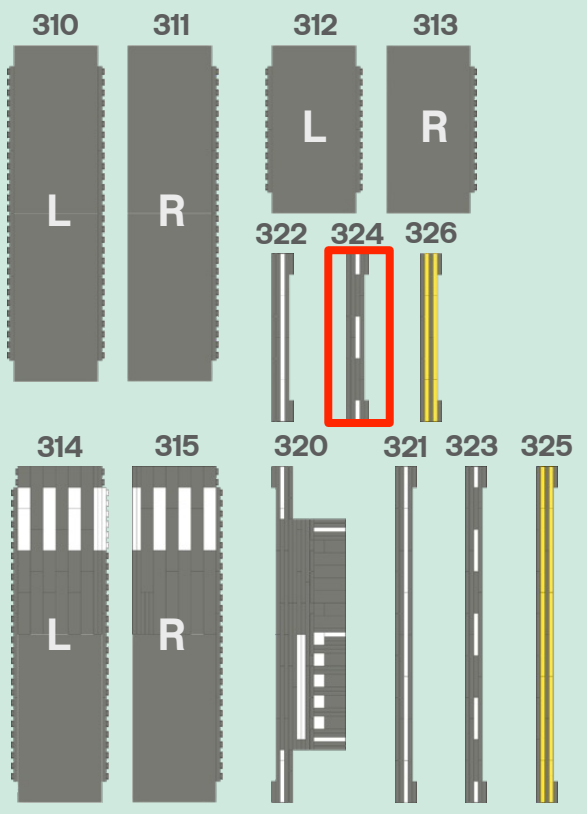

MILS MultiRoad >>>> Dashed White Line 16

Reference Instructions Sheet

324

Rev
A

15 pcs

Parts List

Custom LEGO® set instructions

This set is not an official set. LEGO® is a trademark of the LEGO group of companies which does not sponsor, authorize or endorse this product.

1

2

3

4

5

6