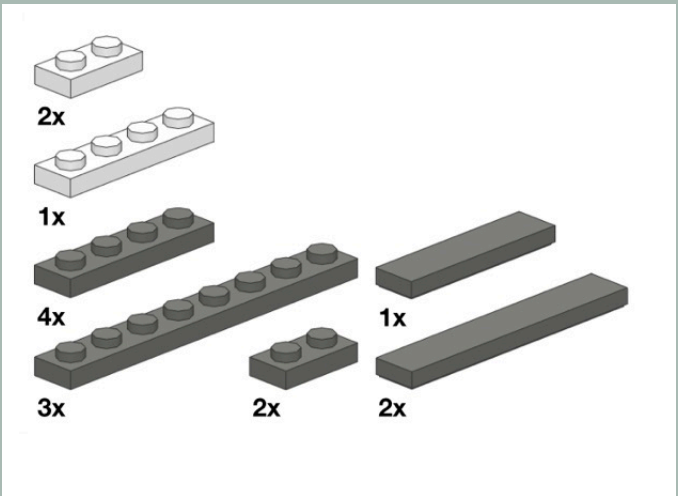

MILS MultiRoad >>>> Dashed White Line 16

Reference Instructions Sheet

324

Rev
A

15 pcs

Parts List

Custom LEGO® set instructions

This set is not an official set. LEGO® is a trademark of the LEGO group of companies which does not sponsor, authorize or endorse this product.