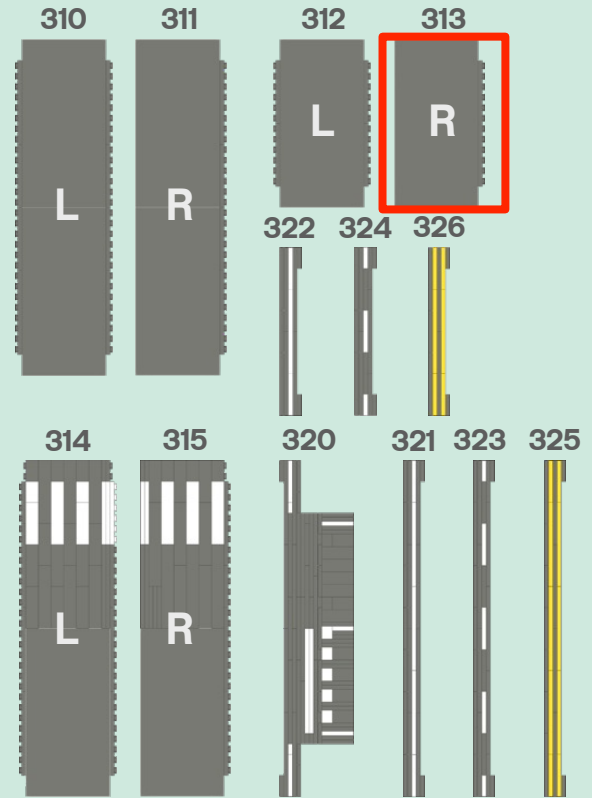

MILS MultiRoad >>>

Right Lane 16

Reference Instructions Sheet

313

Rev
A

18 pcs

Parts List

Notes

Parts shown in **red**, **yellow**, and **blue** can be substituted with any other colour.

1

2

3

4