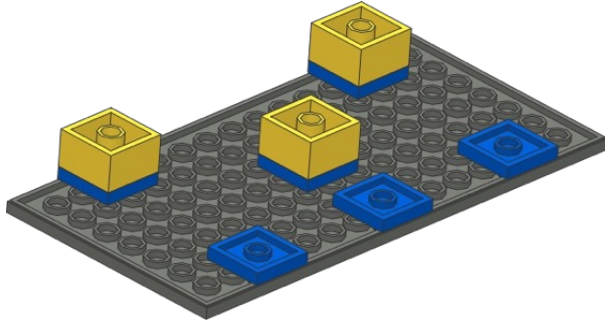

MILS MultiRoad >>>

Right Lane 16

Reference Instructions Sheet

313

Rev
A

18 pcs

Parts List

Notes

Parts shown in **red**, **yellow**, and **blue** can be substituted with any other colour.

1

2

3

4