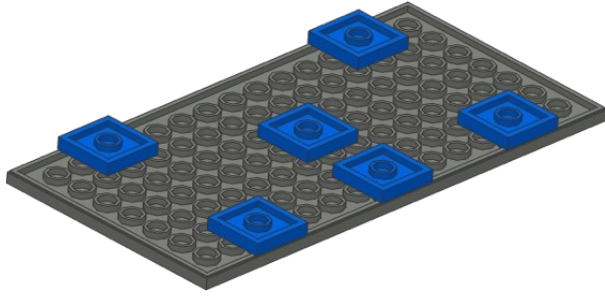

MILS MultiRoad >>>

Right Lane 16

Reference Instructions Sheet

313

Rev
A

18 pcs

Parts List

Notes

Parts shown in **red**, **yellow**, and **blue** can be substituted with any other colour.

1

2

3

4