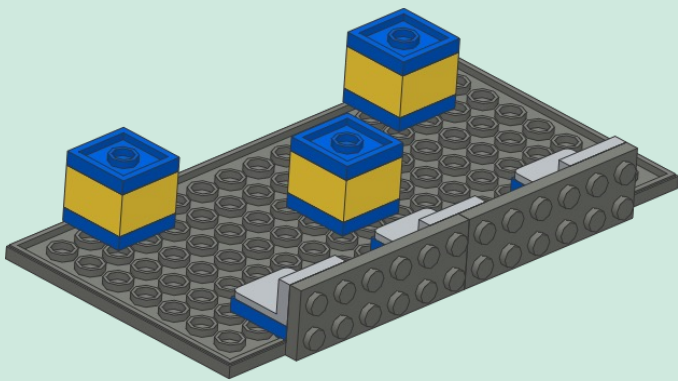

MILS MultiRoad >>>

Right Lane 16

Reference Instructions Sheet

313

Rev
A

18 pcs

Parts List

Notes

Parts shown in **red**, **yellow**, and **blue** can be substituted with any other colour.

1

2

3

4