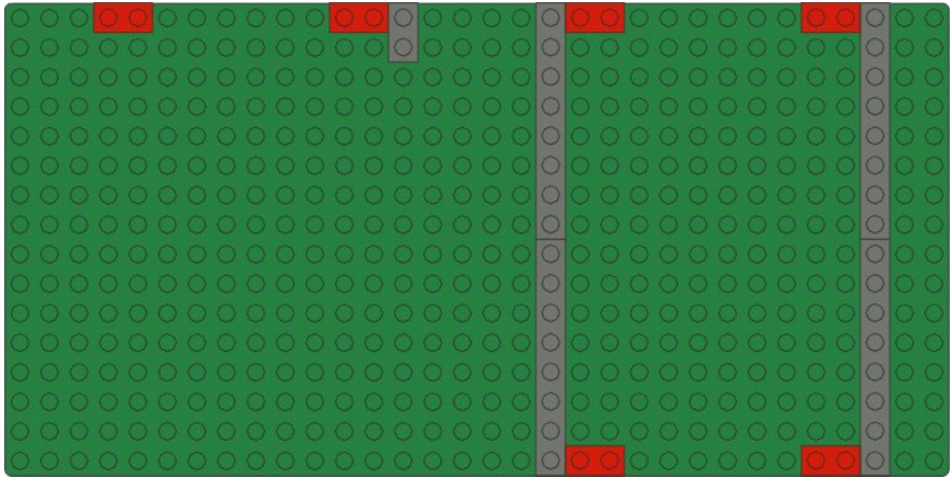

# Ballasted Left Return Curve

## Parts List

### Notes

Parts shown in red and yellow can be substituted with any other colour.

1

2

3

4

5

6