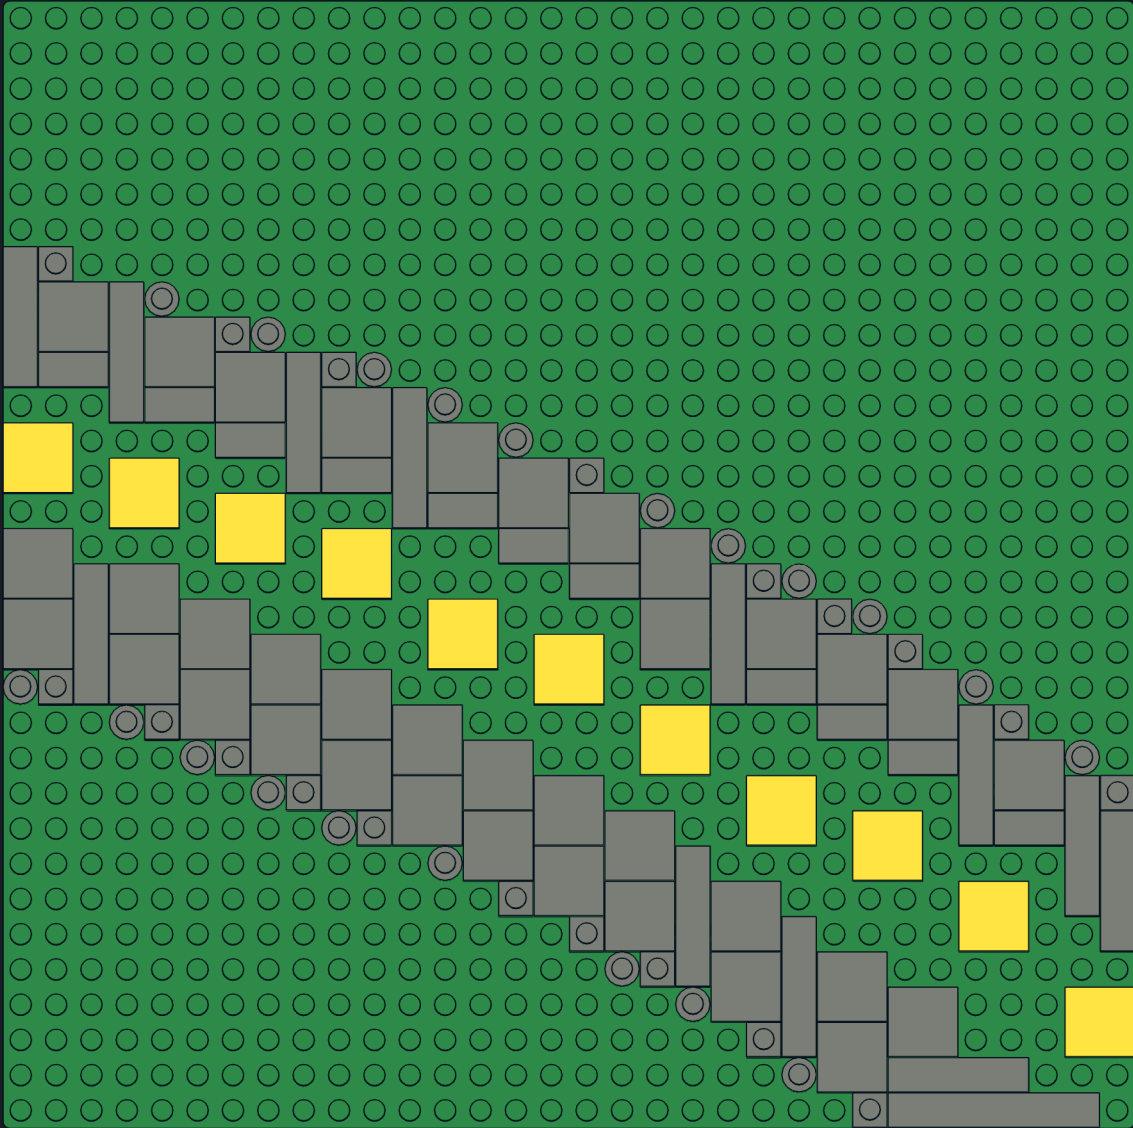

Ballasted R104 Curve Baseplates

Reference Instructions Sheet

013

Rev B

520 pcs

Parts List

Notes

Instructions are for a quarter circle curve section. Multiply part quantity as required for larger sectors.

Parts shown in red and yellow can be substituted with any other colour.

4x
302321

52x
306824

72x
4210719

94x
4210633

10x
4211063

8x
4211001

18x
4210848

26x
4211052

54x
4211053

8x
4210651

174x
4211055

ABC ↻ **EFG**

mirror images

A

B

C

D

E

F

G