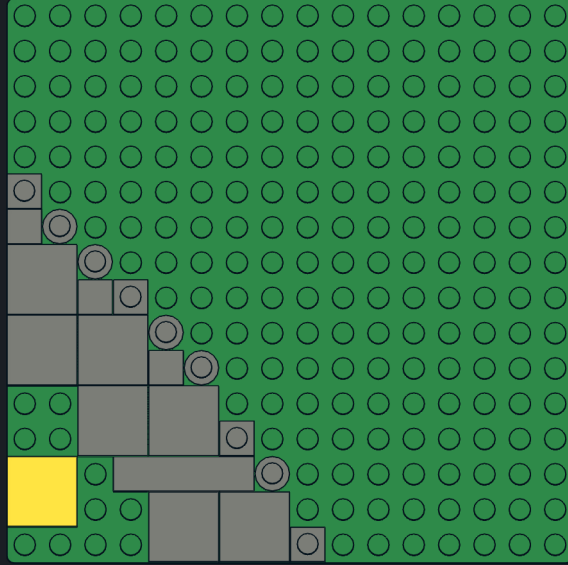

Ballasted R104 Curve Baseplates

Reference Instructions Sheet

013

Rev B

520 pcs

Parts List

Notes

Instructions are for a quarter circle curve section. Multiply part quantity as required for larger sectors.

Parts shown in red and yellow can be substituted with any other colour.

4x
302321

52x
306824

72x
4210719

94x
4210633

10x
4211063

8x
4211001

18x
4210848

26x
4211052

54x
4211053

8x
4210651

174x
4211055

ABC ↻ **EFG**

mirror images

A

B

C

D

E

F

G