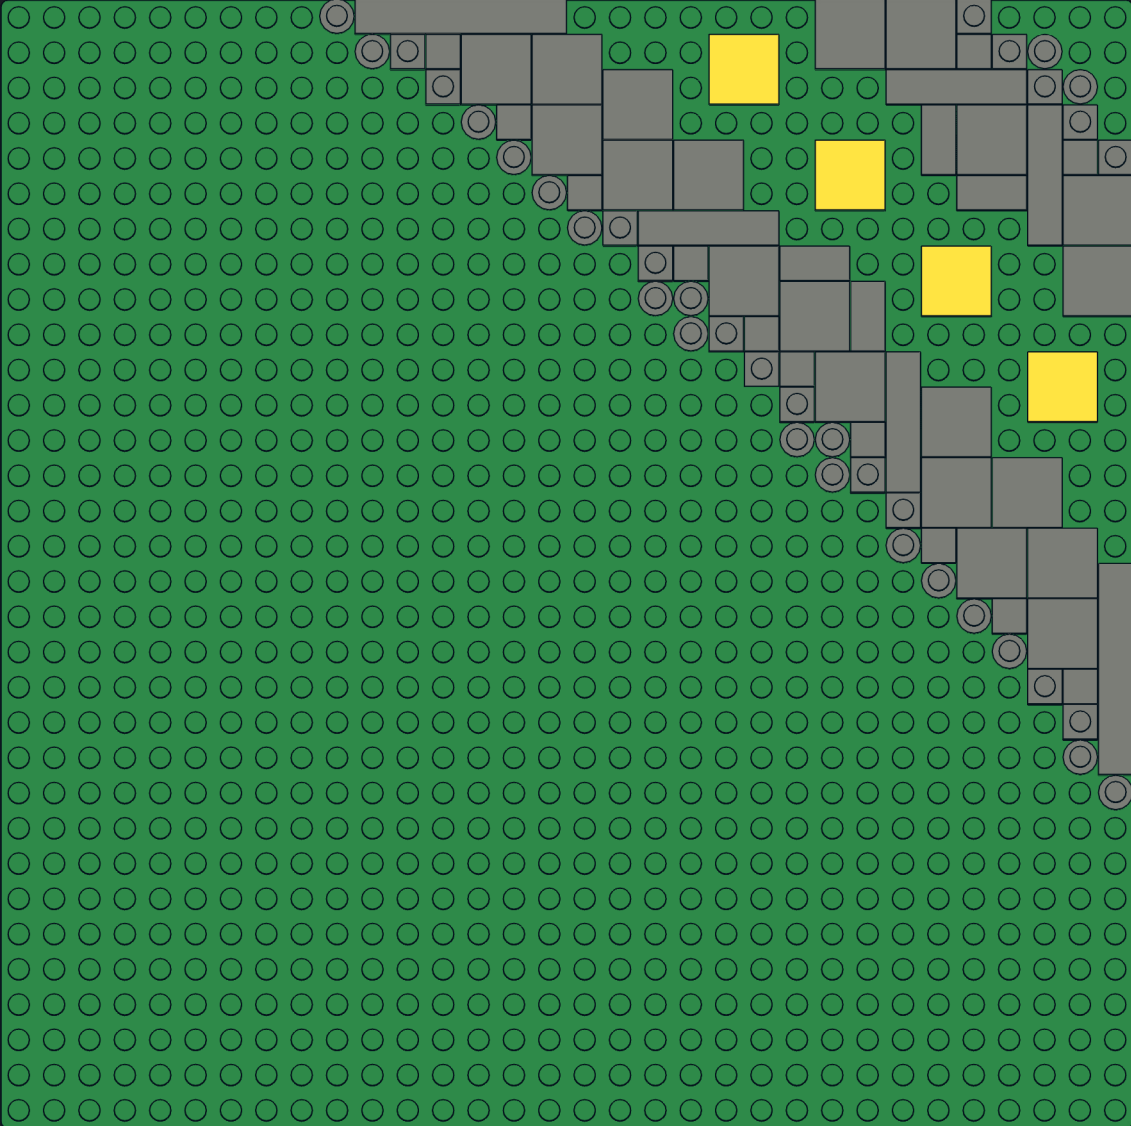

Ballasted R104 Curve Baseplates

Reference Instructions Sheet

013

Rev B

520 pcs

Parts List

Notes

Instructions are for a quarter circle curve section. Multiply part quantity as required for larger sectors.

Parts shown in red and yellow can be substituted with any other colour.

4x
302321

52x
306824

72x
4210719

94x
4210633

10x
4211063

8x
4211001

18x
4210848

26x
4211052

54x
4211053

8x
4210651

174x
4211055

ABC ↻ **EFG**

mirror images

A

B

C

D

E

F

G