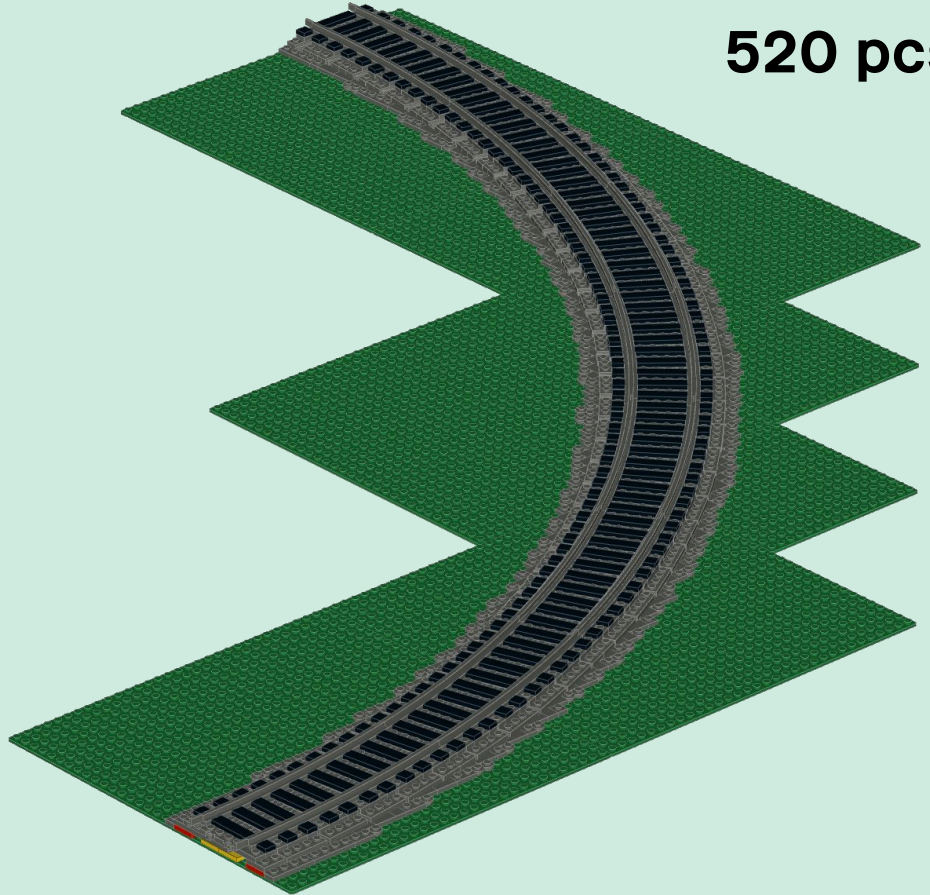

Ballasted R104 Curve Baseplates

Reference Instructions Sheet

013

Rev B

520 pcs

Parts List

Notes

Instructions are for a quarter circle curve section. Multiply part quantity as required for larger sectors.

Parts shown in red and yellow can be substituted with any other colour.

4x
302321

52x
306824

72x
4210719

94x
4210633

10x
4211063

8x
4211001

18x
4210848