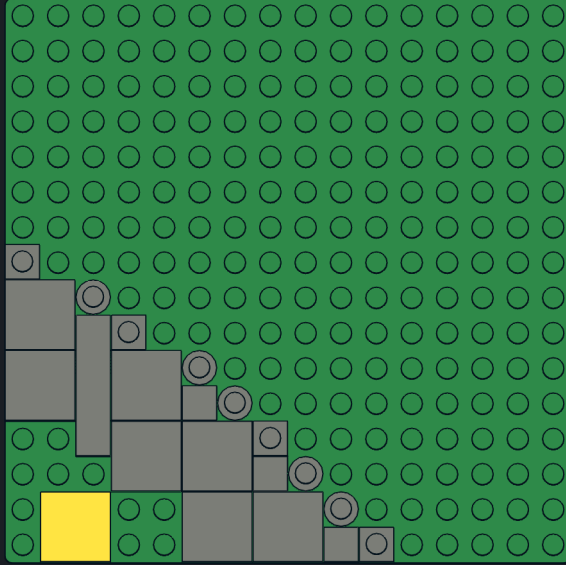

Ballasted R104 Curve Baseplates

Reference Instructions Sheet

013

Rev B

520 pcs

Parts List

Notes

Instructions are for a quarter circle curve section. Multiply part quantity as required for larger sectors.

Parts shown in red and yellow can be substituted with any other colour.

4x
302321

52x
306824

72x
4210719

94x
4210633

10x
4211063

8x
4211001

18x
4210848

26x
4211052

54x
4211053

8x
4210651

174x
4211055

ABC ↻ **EFG**

mirror images

A

B

C

D

E

F

G