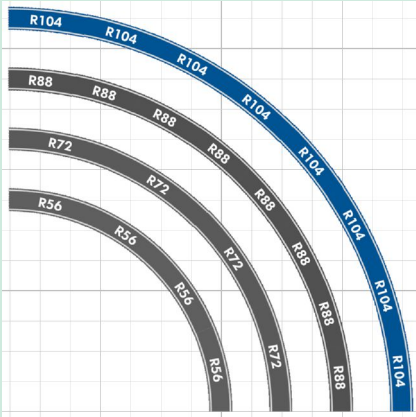

Ballasted R104 Curve Baseplates

Reference Instructions Sheet

013

Rev B

520 pcs

Parts List

Notes

Instructions are for a quarter circle curve section. Multiply part quantity as required for larger sectors.

Parts shown in red and yellow can be substituted with any other colour.

4x
302321

52x
306824

72x
4210719

94x
4210633

10x
4211063

8x
4211001

18x
4210848

26x
4211052

54x
4211053

8x
4210651

174x
4211055

ABC ↻ **EFG**

mirror images

A

B