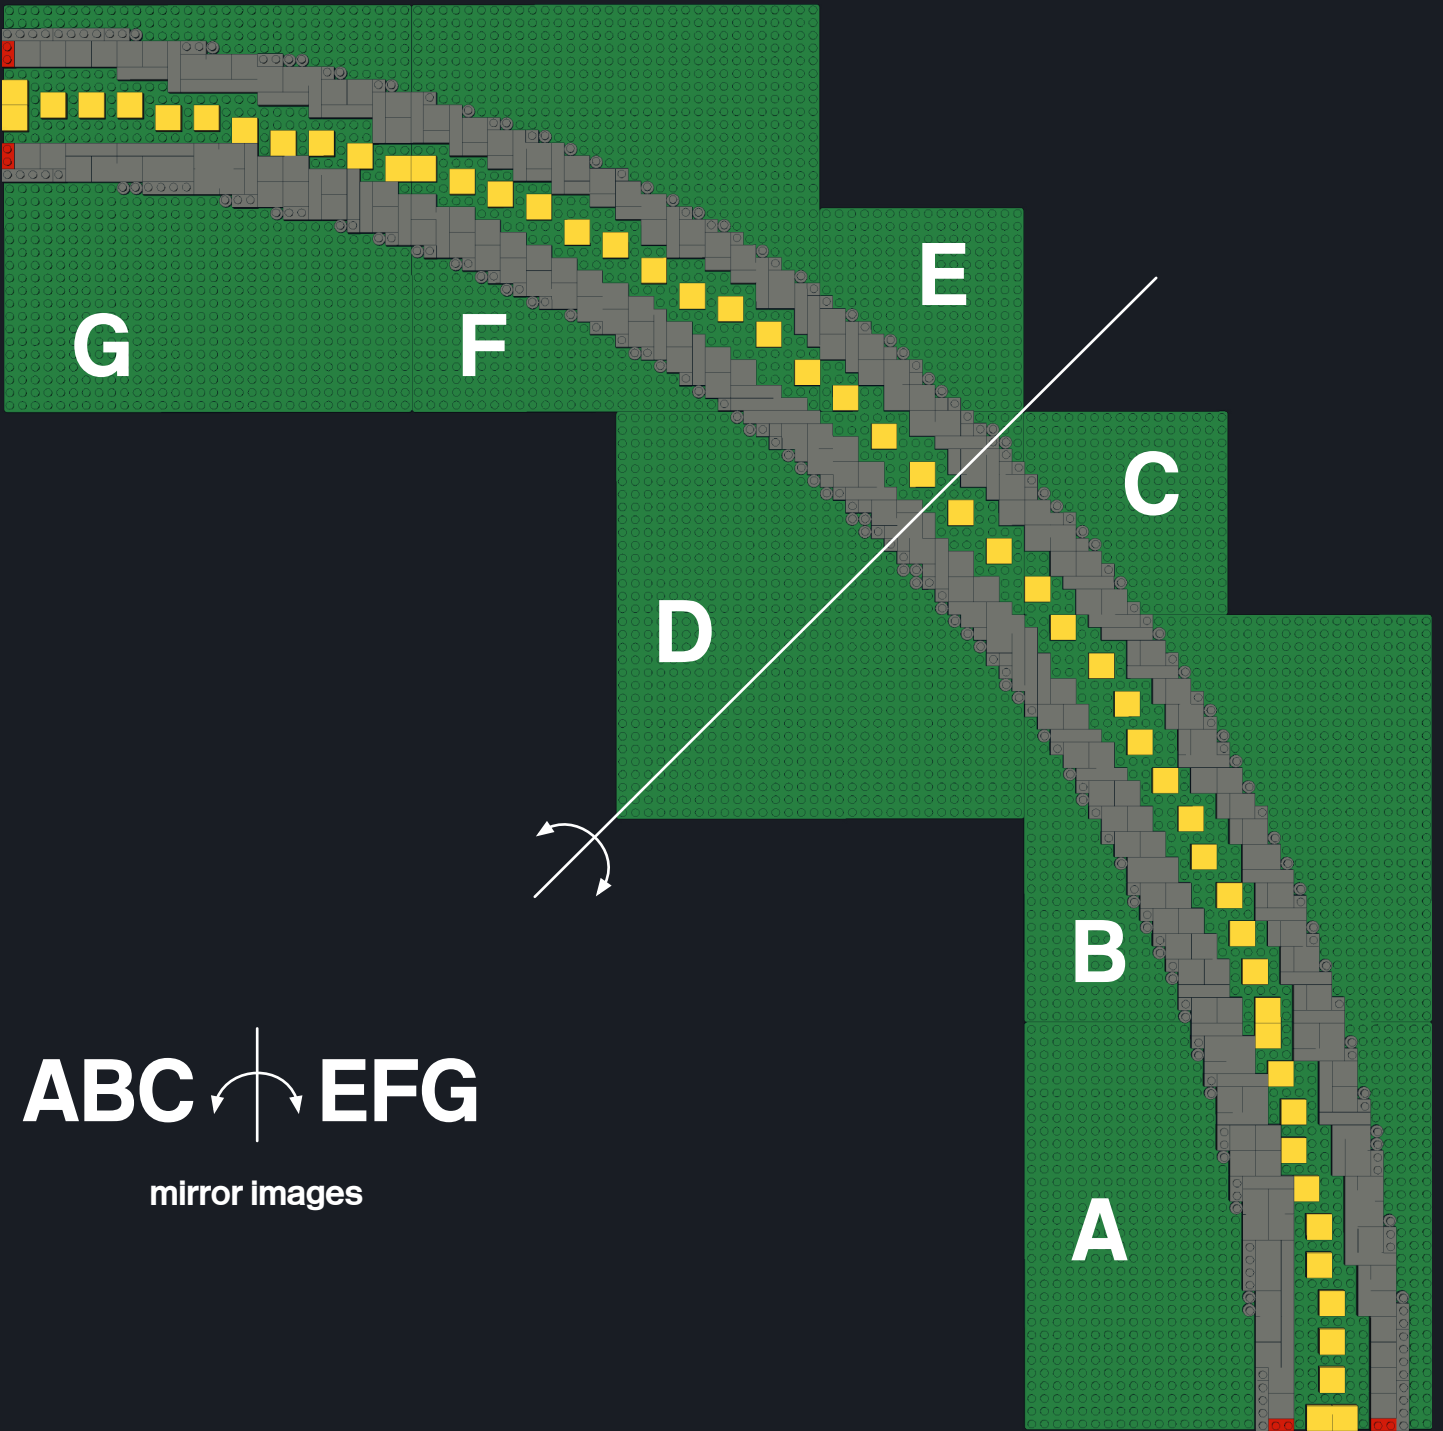

Ballasted R104 Curve Baseplates

Reference Instructions Sheet

013

Rev B

520 pcs

Parts List

Notes

Instructions are for a quarter circle curve section. Multiply part quantity as required for larger sectors.

Parts shown in red and yellow can be substituted with any other colour.

4x
302321

52x
306824

72x
4210719

94x
4210633

10x
4211063

8x
4211001

18x
4210848

26x
4211052

54x
4211053

8x
4210651

174x
4211055

ABC ↻ **EFG**

mirror images

A

B