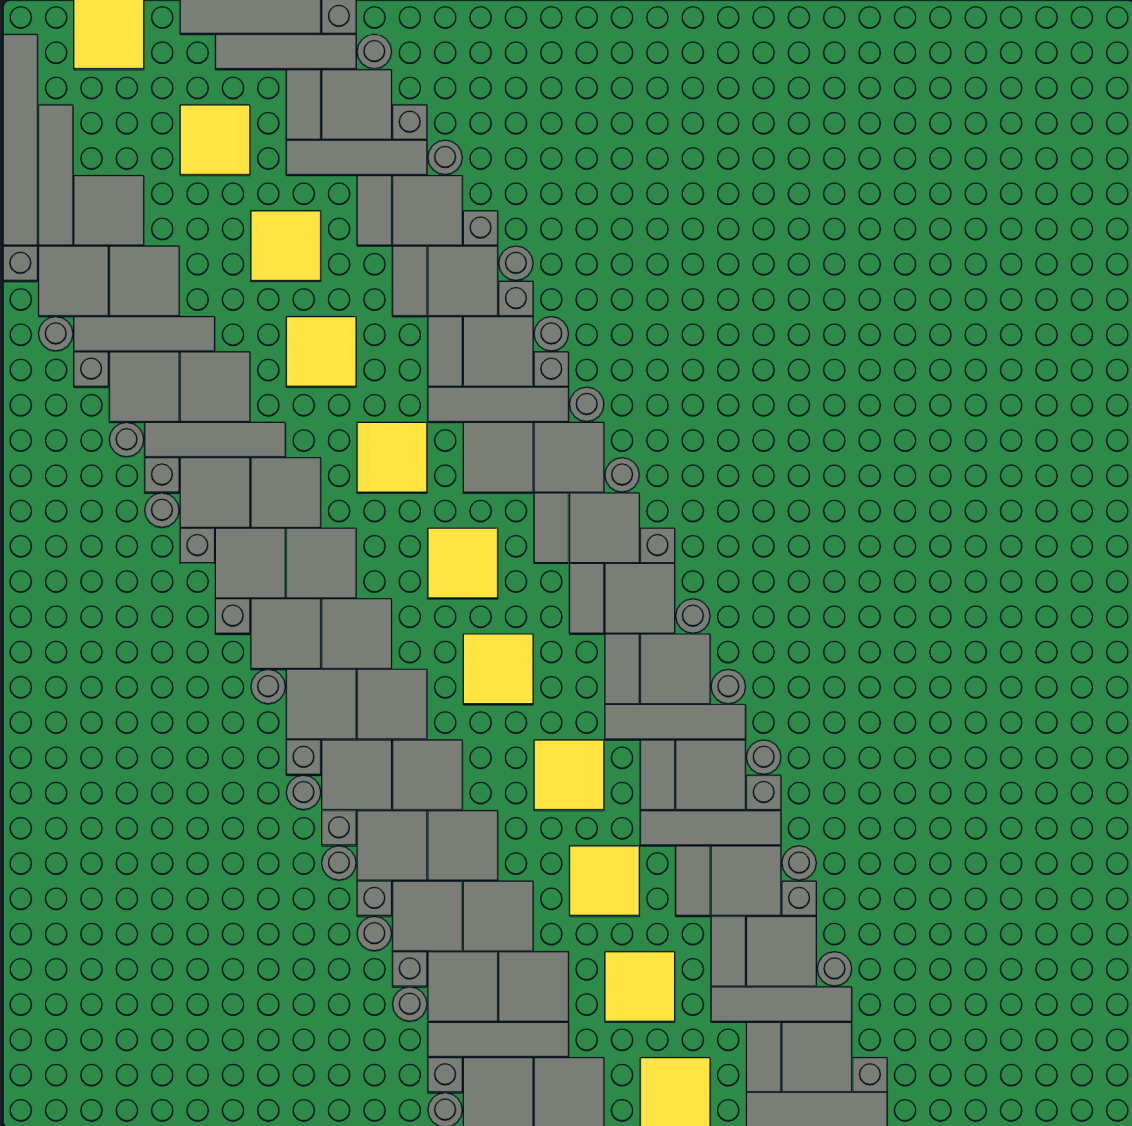

Ballasted R104 Curve Baseplates

Reference Instructions Sheet

013

Rev B

520 pcs

Parts List

Notes

Instructions are for a quarter circle curve section. Multiply part quantity as required for larger sectors.

Parts shown in red and yellow can be substituted with any other colour.

4x
302321

52x
306824

72x
4210719

94x
4210633

10x
4211063

8x
4211001

18x
4210848

26x
4211052

54x
4211053

8x
4210651

174x
4211055

ABC ↻ **EFG**

mirror images

A

B

C

D

E

F

G