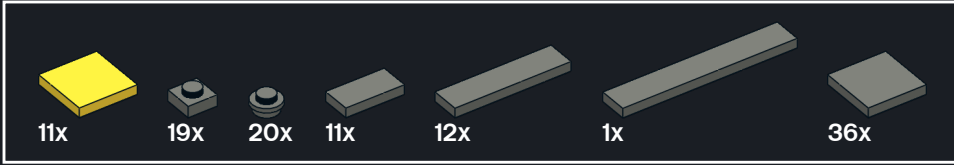

Ballasted R104 Curve Baseplates

Reference Instructions Sheet

013

Rev B

520 pcs

Parts List

Notes

Instructions are for a quarter circle curve section. Multiply part quantity as required for larger sectors.

Parts shown in red and yellow can be substituted with any other colour.

4x
302321

52x
306824

72x
4210719

94x
4210633

10x
4211063

8x
4211001

18x
4210848

26x
4211052

54x
4211053

8x
4210651

174x
4211055

ABC ↻ **EFG**

mirror images

A

B