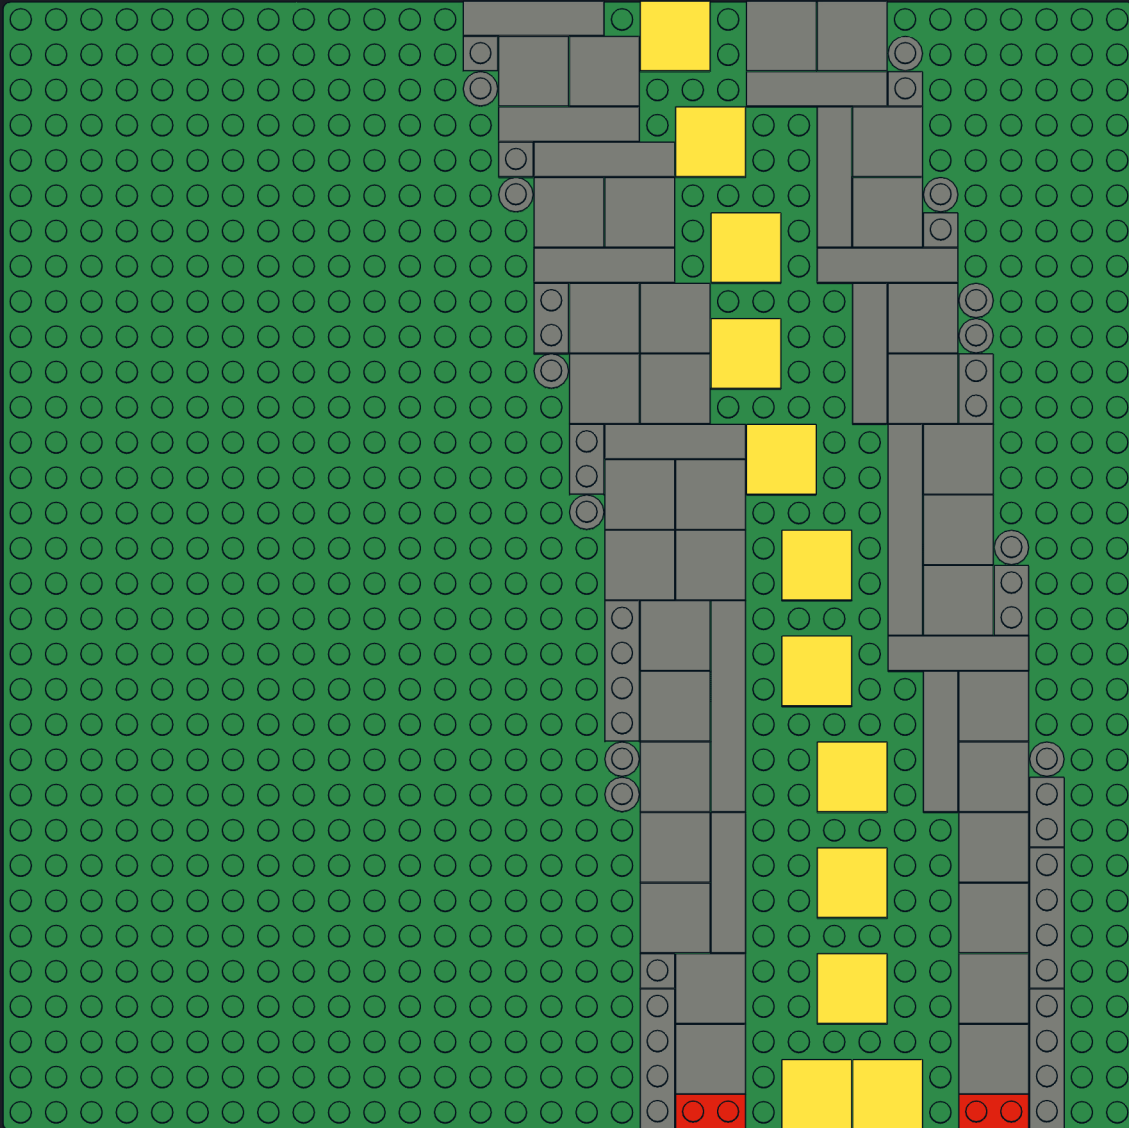

Ballasted R104 Curve Baseplates

Reference Instructions Sheet

013

Rev B

520 pcs

Parts List

Notes

Instructions are for a quarter circle curve section. Multiply part quantity as required for larger sectors.

Parts shown in red and yellow can be substituted with any other colour.

4x
302321

52x
306824

72x
4210719

94x
4210633

10x
4211063

8x
4211001

18x
4210848

26x
4211052

54x
4211053

8x
4210651

174x
4211055

ABC ↻ **EFG**

mirror images

A

B

C

D

E

F

G